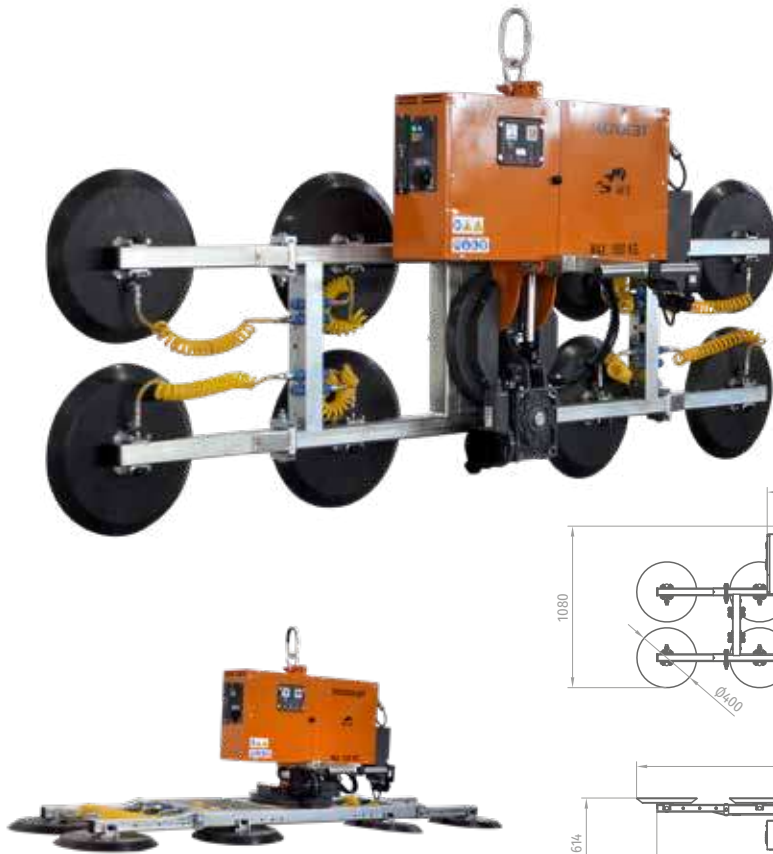

XE2-1500G

WORK SERIES

EN4355	OK
kW	150 W
⚙️	0° - 360° - ENDLESS
📏	3 m
4.0	OK

🔌	220-240VAC (50-60Hz)
⚙️	83 L/min
🔧	0° - 90°
🔋	OK - Running period 12h aprox

INCLUDED

- MV-VOL WIRES AND PLUGS
- M-BOX METAL BOX

OPTIONAL

- FU-P COVERS
- MI-14A WIRELESS PUSHBUTTON CONTROLLER
- AL-BOT PUSHBUTTON 10m. WIRE

XE2-1500G

🔧	1000 kg
EN4355	500 kg
kg	158 kg

XE2-1500G

	1500 kg
	1000 kg
	190 kg

XE2-1500G

	1500 kg
	1500 kg
	249 kg