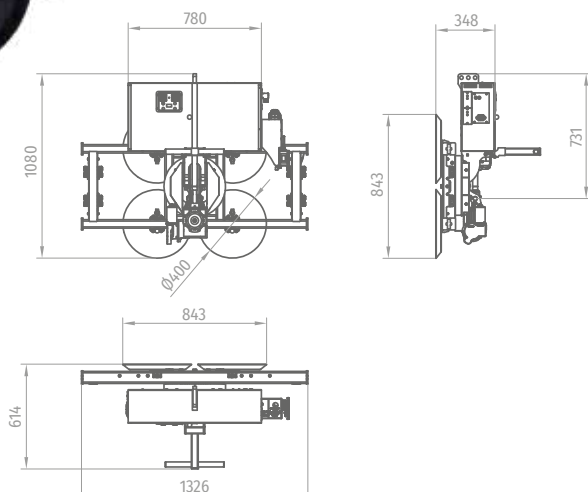

XE2-1500G

WORK SERIES

EN4355	OK
kW	150 W
⚙️	0° - 360° - ENDLESS
📏	3 m
4.0	OK

🔌	220-240VAC (50-60Hz)
⚙️	83 L/min
🔧	0° - 90°
🔋	OK - Running period 12h aprox

INCLUDED

- MV-VOL WIRES AND PLUGS
- M-BOX METAL BOX

OPTIONAL

- FU-P COVERS
- MI-14A WIRELESS PUSHBUTTON CONTROLLER
- AL-BOT PUSHBUTTON 10m. WIRE

XE2-1500G

🔧	1000 kg
EN4355	500 kg
kg	158 kg

XE2-1500G

	1500 kg
	1000 kg
	190 kg

XE2-1500G

	1500 kg
	1500 kg
	249 kg