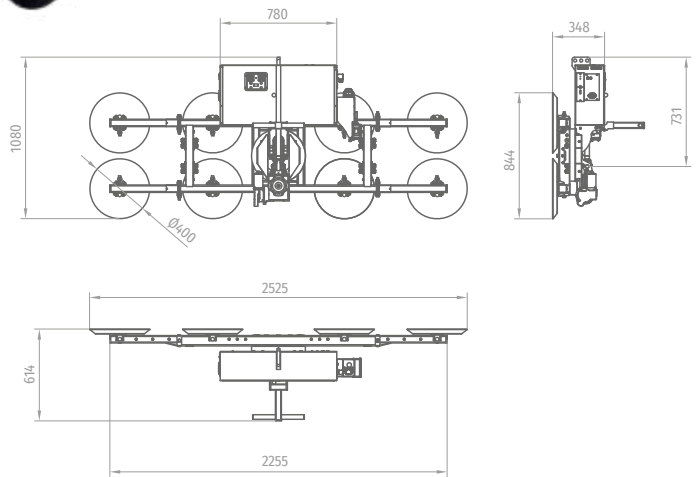

XE2-1500G

WORK SERIES

EN4355	OK
kW	150 W
⚙️	0° - 360° - ENDLESS
📏	3 m
4.0	OK

🔌	220-240VAC (50-60Hz)
⚙️	83 L/min
🔧	0° - 90°
🔋	OK - Running period 12h aprox

INCLUDED

- MV-VOL WIRES AND PLUGS
- M-BOX METAL BOX

OPTIONAL

- FU-P COVERS
- MI-14A WIRELESS PUSHBUTTON CONTROLLER
- AL-BOT PUSHBUTTON 10m. WIRE

XE2-1500G

🔧	1000 kg
EN4355	500 kg
kg	158 kg

XE2-1500G

	1500 kg
	1000 kg
	190 kg

XE2-1500G

	1500 kg
	1500 kg
	249 kg